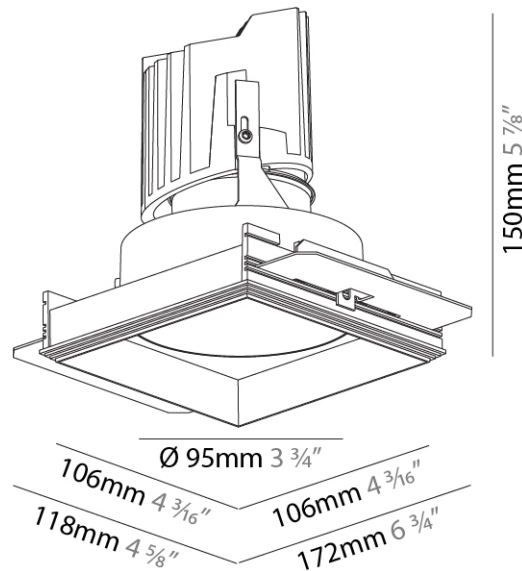

PHYSICAL

Shape: Square
Diameter (mm): 95
Diameter (in): 3 3/4
Length (mm): 106
Length (in): 4 3/16
Width (mm): 106
Width (in): 4 3/16
Depth (mm): 150
Depth (in): 5 7/8
Ceiling Thickness (mm): 10 / 12.5 / 15 / 25
Ceiling Thickness (in): 3/8 or 1/2 or 9/16 or 1
Min. Recessing Depth (mm): 170
Min. Recessing Depth (in): 6 11/16
Light Distribution: Downlight
Weight (kg): 0.705
Weight (lbs): 1.55
Fixture Finish: SSR / BKV / CWI / CRY / HAB / UFT / ITA / RUA / FTG / MYG / LOD / PUS / FRO / FUP / KIA / POP / BLS / SPG / MEY / GOH / GUM / CHC / COM / ABZ / JAG / OBR / MOS / ROR
Fixture Material: Aluminum Die Cast
Cut-out Measurements: 120mm / 4 3/4" x 120mm / 4 3/4"
Upon Request: Unique Ceiling Thickness

ELECTRICAL

Lamp Type: LED (Zhaga Standard)
Input Wattage (W): 15.5
Total Output Wattage (W): 14.5
Dimming: Tri-Mode (Non-Dimming and Phase Dimming (120Vac only) and 0-10V Dimming)
Driver Included: No
Driver Location: Recessed Housing
Driver Type: Constant Current - Universal
Driver Class: Class 2
Housing: See components
Input Voltage (V): 120 - 277
Constant Current (MA): 500

LED

Number of LEDs: 1
Color Temperature (°K): 2700 / 3000 / 3500 / 4000
Max. Delivered Lumen (lm): 940 / 980 / 1029 / 1050
Nominal Lumen (lm): 1386 / 1438 / 1511 / 1542
CRI: >90 CRI
Efficiency (%): 87.9 / 88.4 / 87.9
Lamp Life (hrs): 50000
Upon Request: RGB-W Tunable White Special Color Temperature Special LED

OPTICAL

Reflector°: 20 / 40 / 60
Upon Request: Special Beam Angles

RATINGS AND CERTIFICATIONS © 2024 Zaneen, Inc. 1-800-338-3382, F 416-247-9319, www.zaneen.com

Available for international specifications by adding 'INT' at the end of the existing Model #. For assistance on 'custom' specifications, contact zteam@zaneen.com. In a constant effort to supply the best product, we reserve the right to change specifications or materials without notice. The most recent specification sheets are found at zaneen.com IP rating: IP20