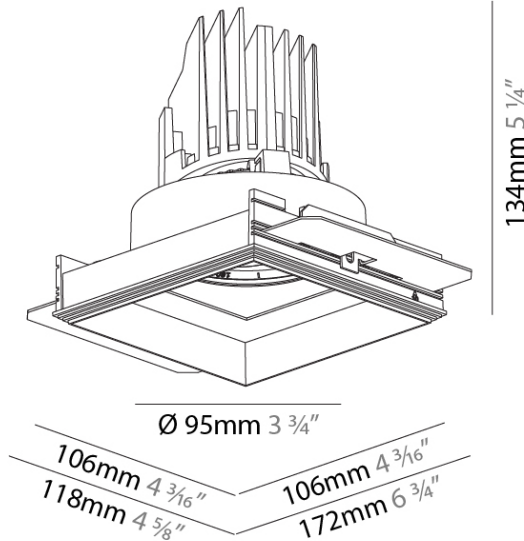

ELECTRICAL

Lamp Type: LED (Zhaga Standard)

Input Wattage (W): 13.2 / 16.5

Total Output Wattage (W): 12.1 / 14.7

Dimming: Tri-Mode (Non-Dimming and Phase Dimming (120Vac only) and 0-10V Dimming)

Driver Included: No

Driver Location: Recessed Housing

Driver Type: Constant Current - Universal

Driver Class: Class 2

Housing: See components

Input Voltage (V): 120 - 277

Constant Current (MA): 350

LED

Number of LEDs: 1

Color Temperature (°K): 2700 / 3000 / 3500 / 4000

Max. Delivered Lumen (lm): 850 / 950 / 1019 / 1040

Nominal Lumen (lm): 960 / 1070 / 1156 / 1180

CRI: >90 CRI

Efficiency (%): 88.5

Lamp Life (hrs): 50000

Upon Request: RGB-W Tunable White Special Color Temperature Special LED

OPTICAL

Reflector?: 10

Adjustability: Rotational 355°; Tilt 30°

Upon Request: Special Beam Angles

Available for international specifications by adding "INT" at the end of the existing Model #. For assistance on 'custom' specifications, contact zteam@zaneen.com. In a constant effort to supply the best product, we reserve the right to change specifications or materials without notice. The most recent specification sheets are found at zaneen.com

IP rating: IP20